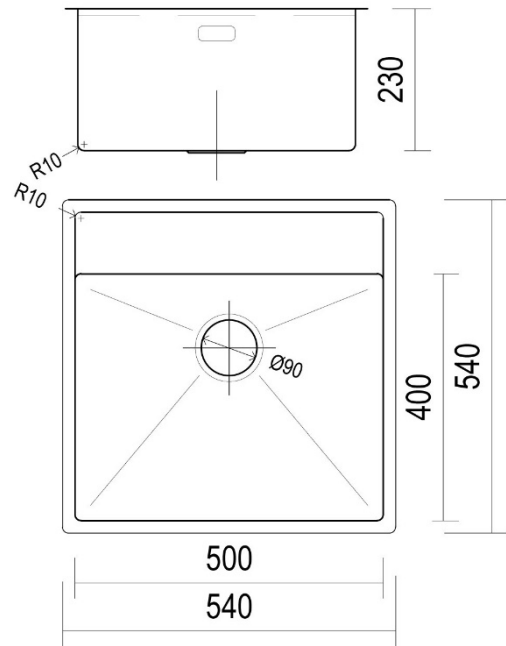

**Product Specification Sheet**  
**BFL540R10**

**Laundry Tub**

B&F Laundry Tub R10 500 Single Bowl with Tap Panel

<b>Models</b>	<b>Corner Radius</b>
14 BFL540R10	10mm
<b>Overall Dimensions W x D</b>	<b>Waste</b>
540 x 540mm	90mm
<b>Bowl Dimensions W x D x H</b>	<b>Installation</b>
500 x 400 x 230mm	Top / Undermount
<b>Material &amp; Finish</b>	<b>Minimum Cabinet Size</b>
1.2mm 304 Stainless Steel, Silky Sheen	620mm